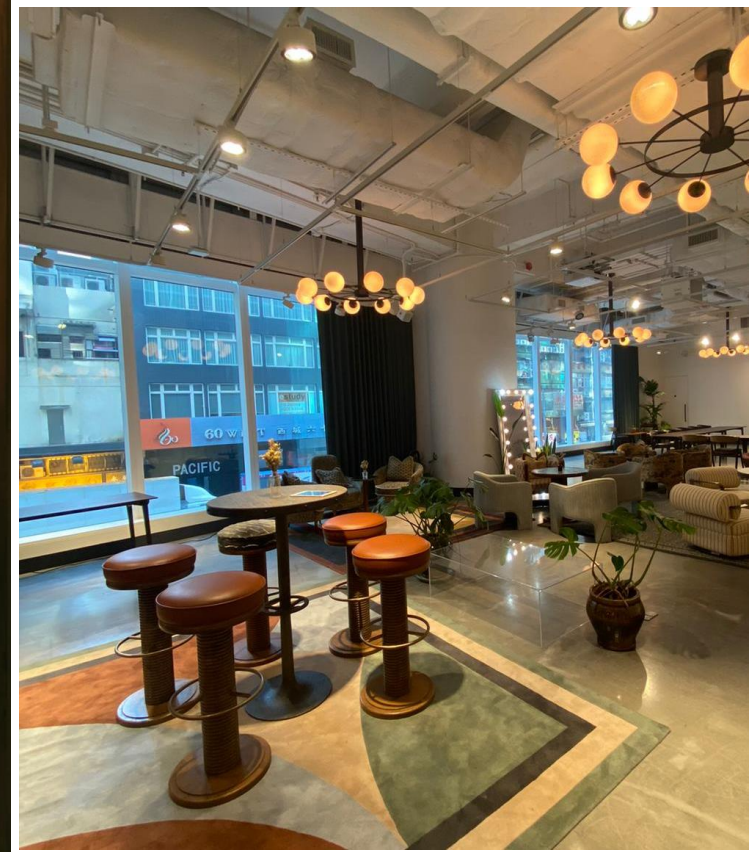

House Studio

Rental fee

HKD 10,000 per hour (min. 4 hours)

HKD 100,000 per day

Included in the Rental Fee:

- 2 projectors
- 3 microphones
- 16 BGM Speakers
- Dimmable lights (chandelier and spotlights)
- Cloakroom space
- Storage space
- 20 Dining tables
- 60 Wooden Dining Chairs
- 60 Vintage Dining Chairs
- 6 High stools
- 6 high tables
- 10 lounge sets
- Outdoor area
- Bar structure

Not included in the Rental Fee, but available upon request:

- Stage
- LED Screen
- F&B offerings