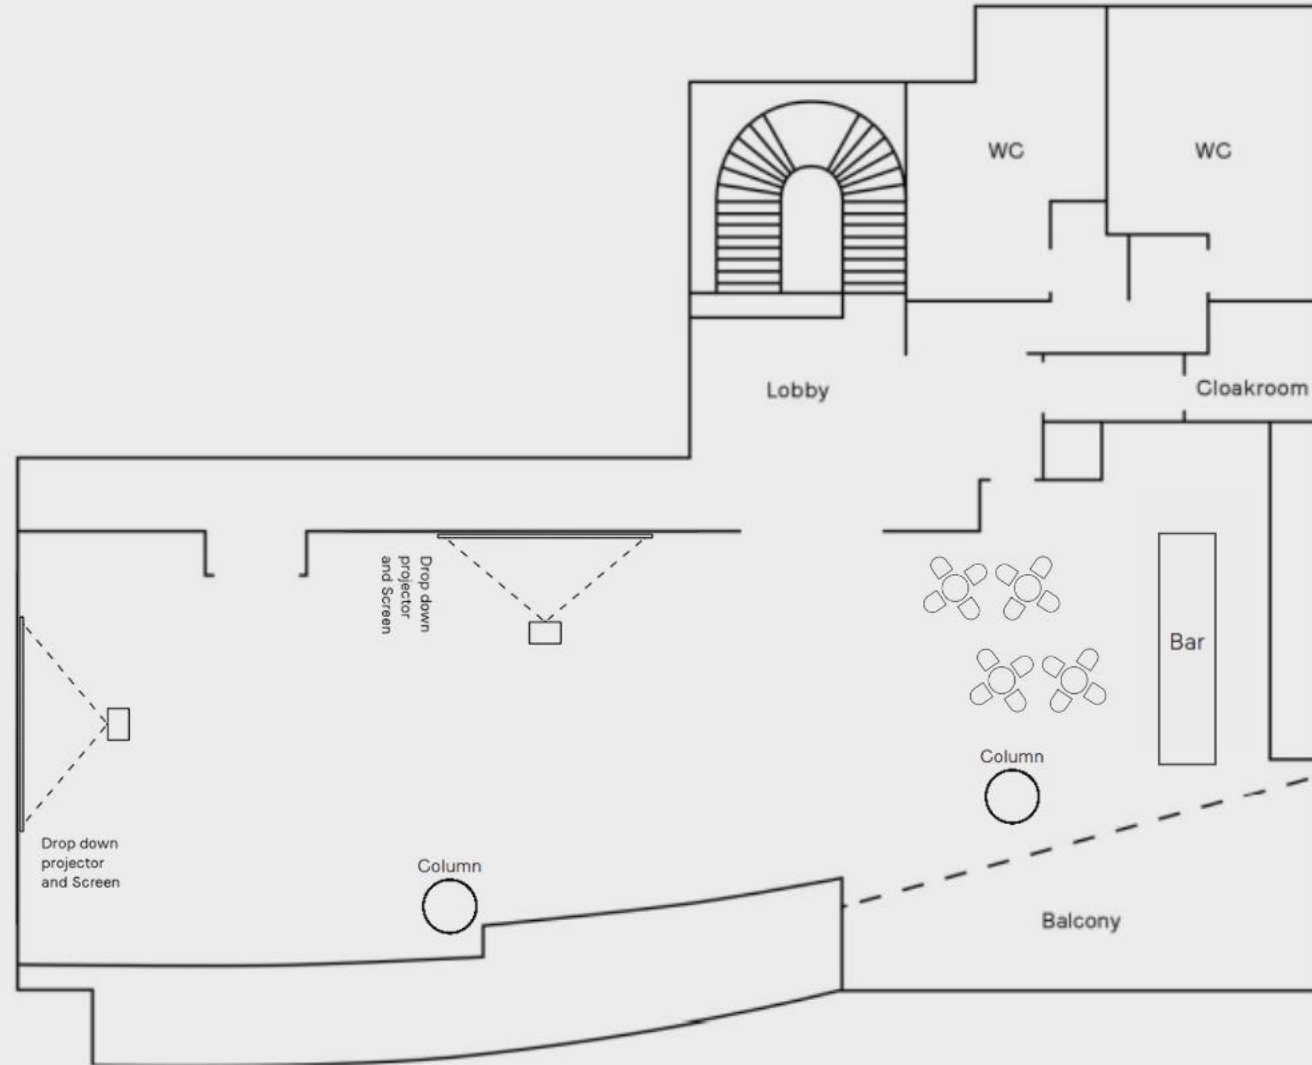

# Welcome

Soho House Hong Kong is located in a high-rise in the Sheung Wan neighbourhood. It has a Pool Room, Drawing Room and House Brasserie, as well as private dining and events spaces. The House also includes three floors of Soho Active gym and a 2,500sqft exhibition space. Apart from that, the House has a 46-seater screening room and six event spaces available for hire to members.

# House Studio

Due to COVID-19, government social distancing regulations apply.

## House Studio

Dining set up  
(120 seats max)

Due to COVID-19, government social distancing regulations apply.