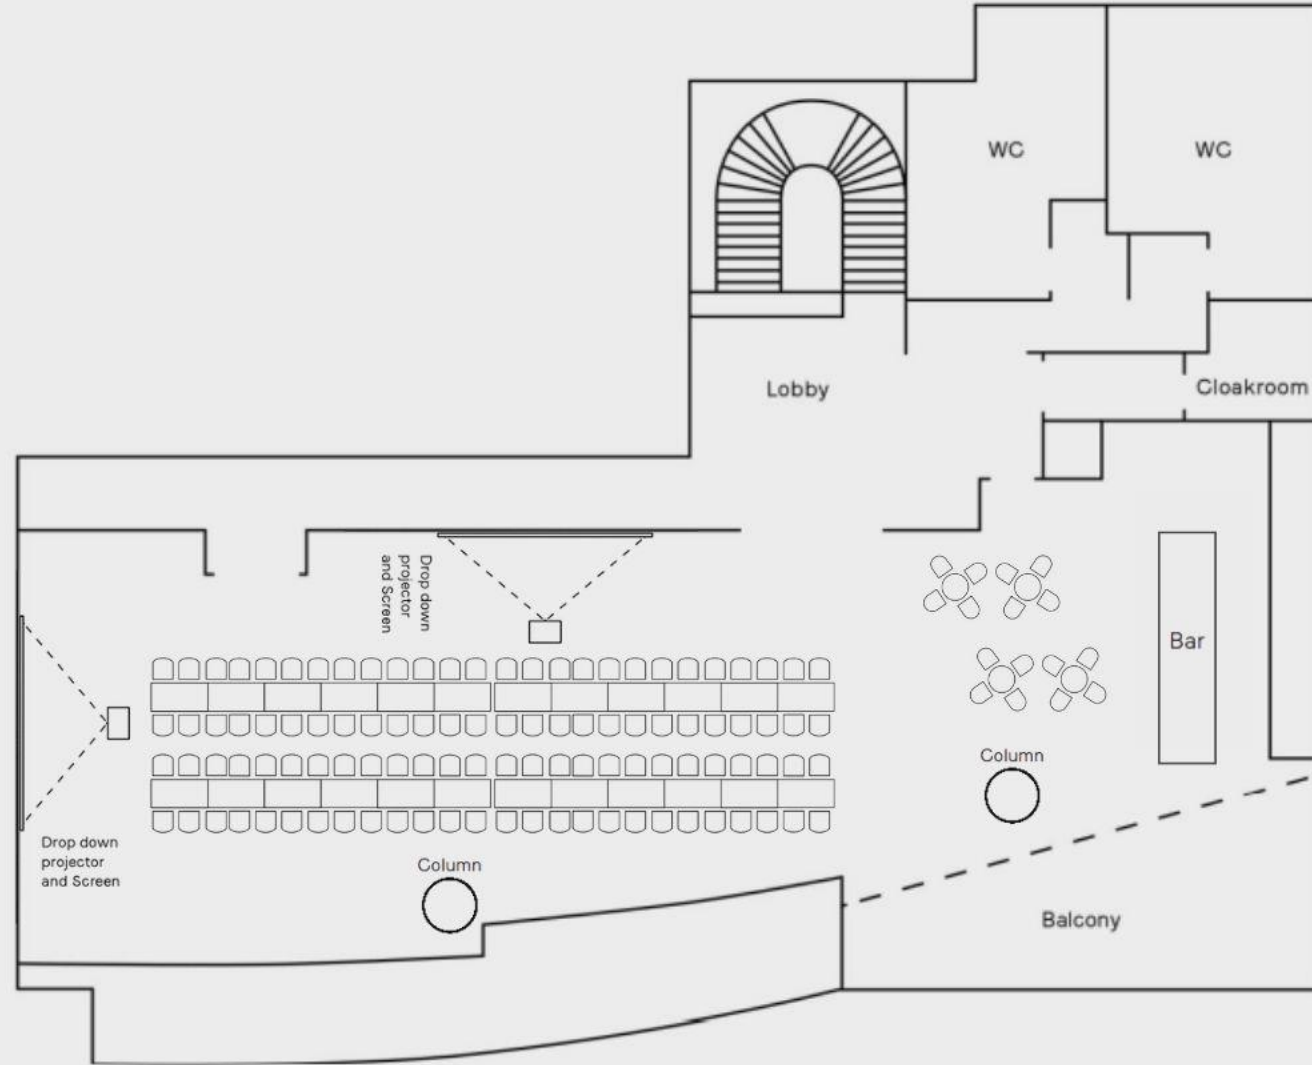

# Welcome

Soho House Hong Kong is located in a high-rise in the Sheung Wan neighbourhood. It has a Pool Room, Drawing Room and House Brasserie, as well as private dining and events spaces. The House also includes three floors of Soho Active gym and a 2,500sqft exhibition space. Apart from that, the House has a 46-seater screening room and six event spaces available for hire to members.

# House Studio

Due to COVID-19, government social distancing regulations apply.

## House Studio

Dining set up  
(120 seats max)

Due to COVID-19, government social distancing regulations apply.

# House Studio

Theatre style  
(120 seats max)