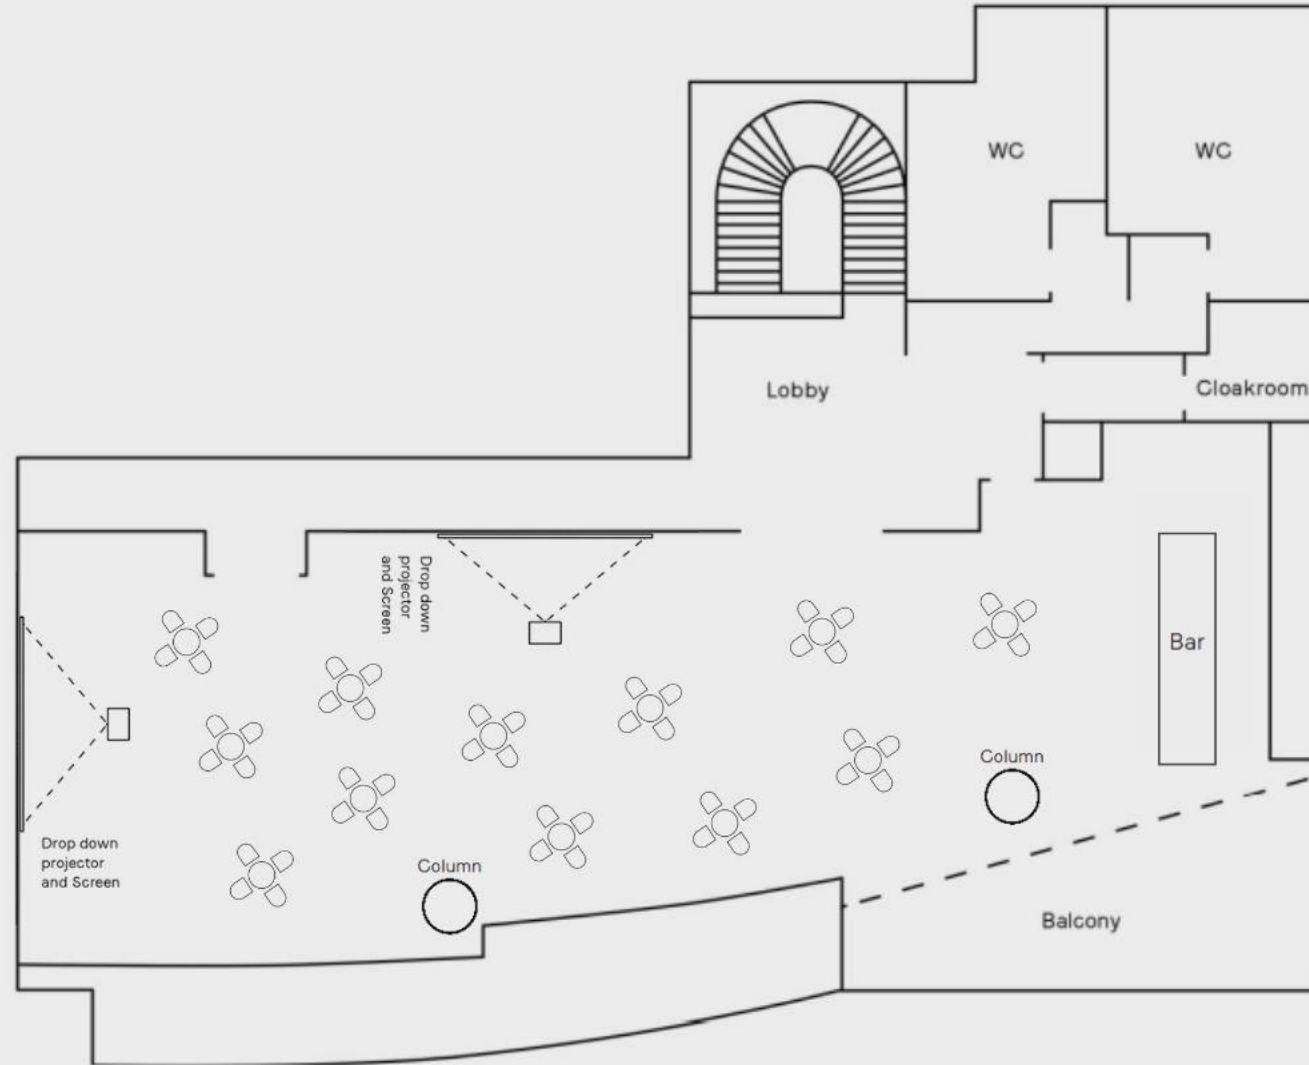

House Studio

Lounge set up
(50 seats max)

Due to COVID-19, government social distancing regulations apply.