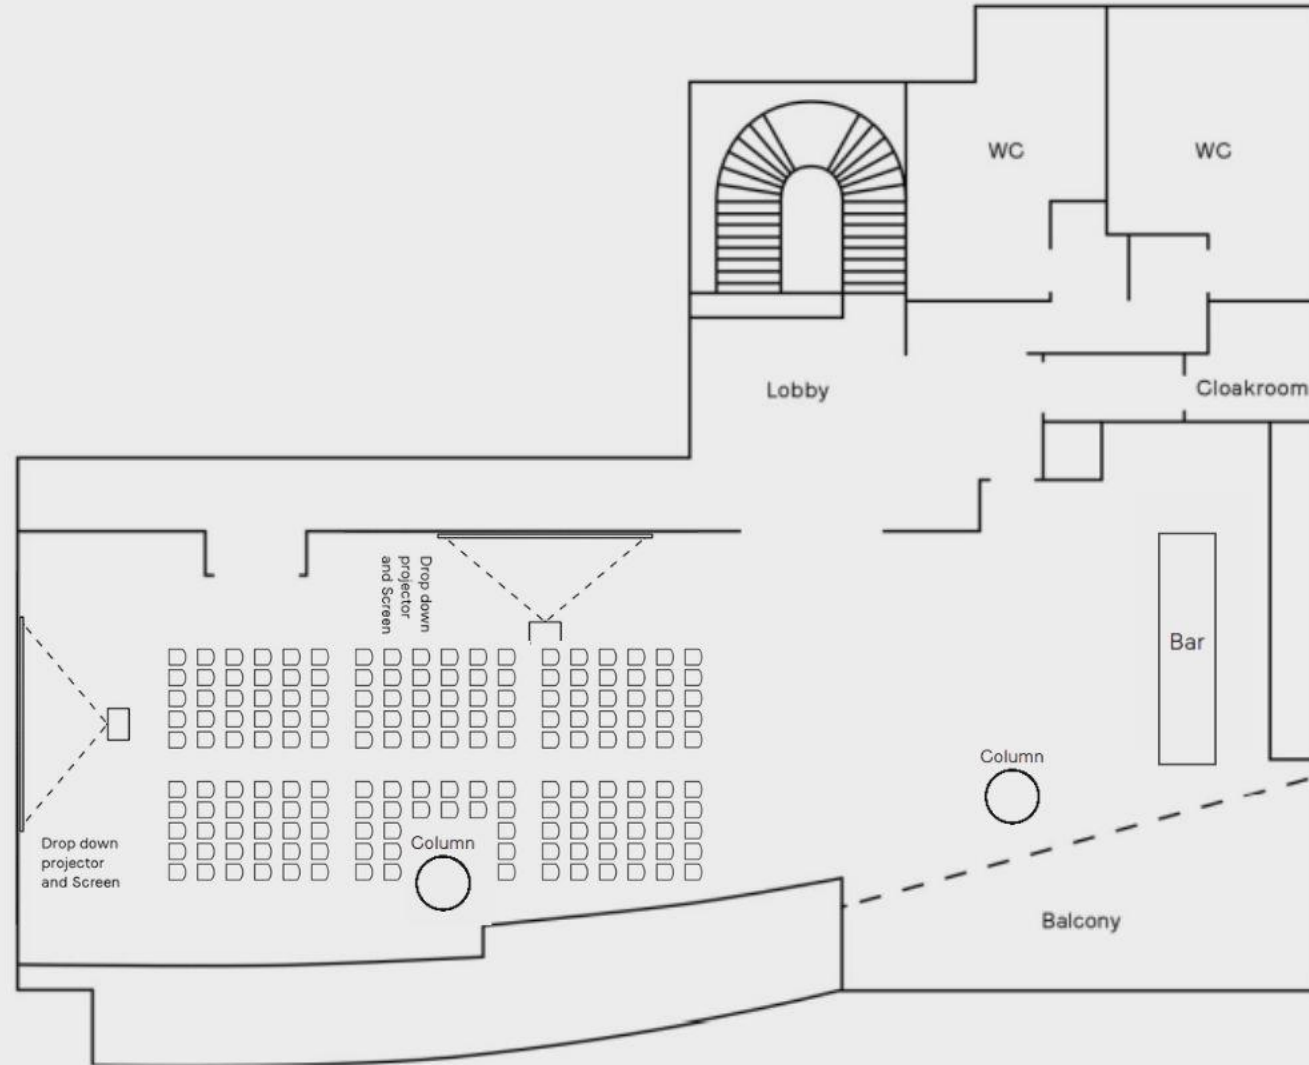

House Studio

Theatre style
(120 seats max)

House Studio

Due to COVID-19, government social distancing regulations apply.