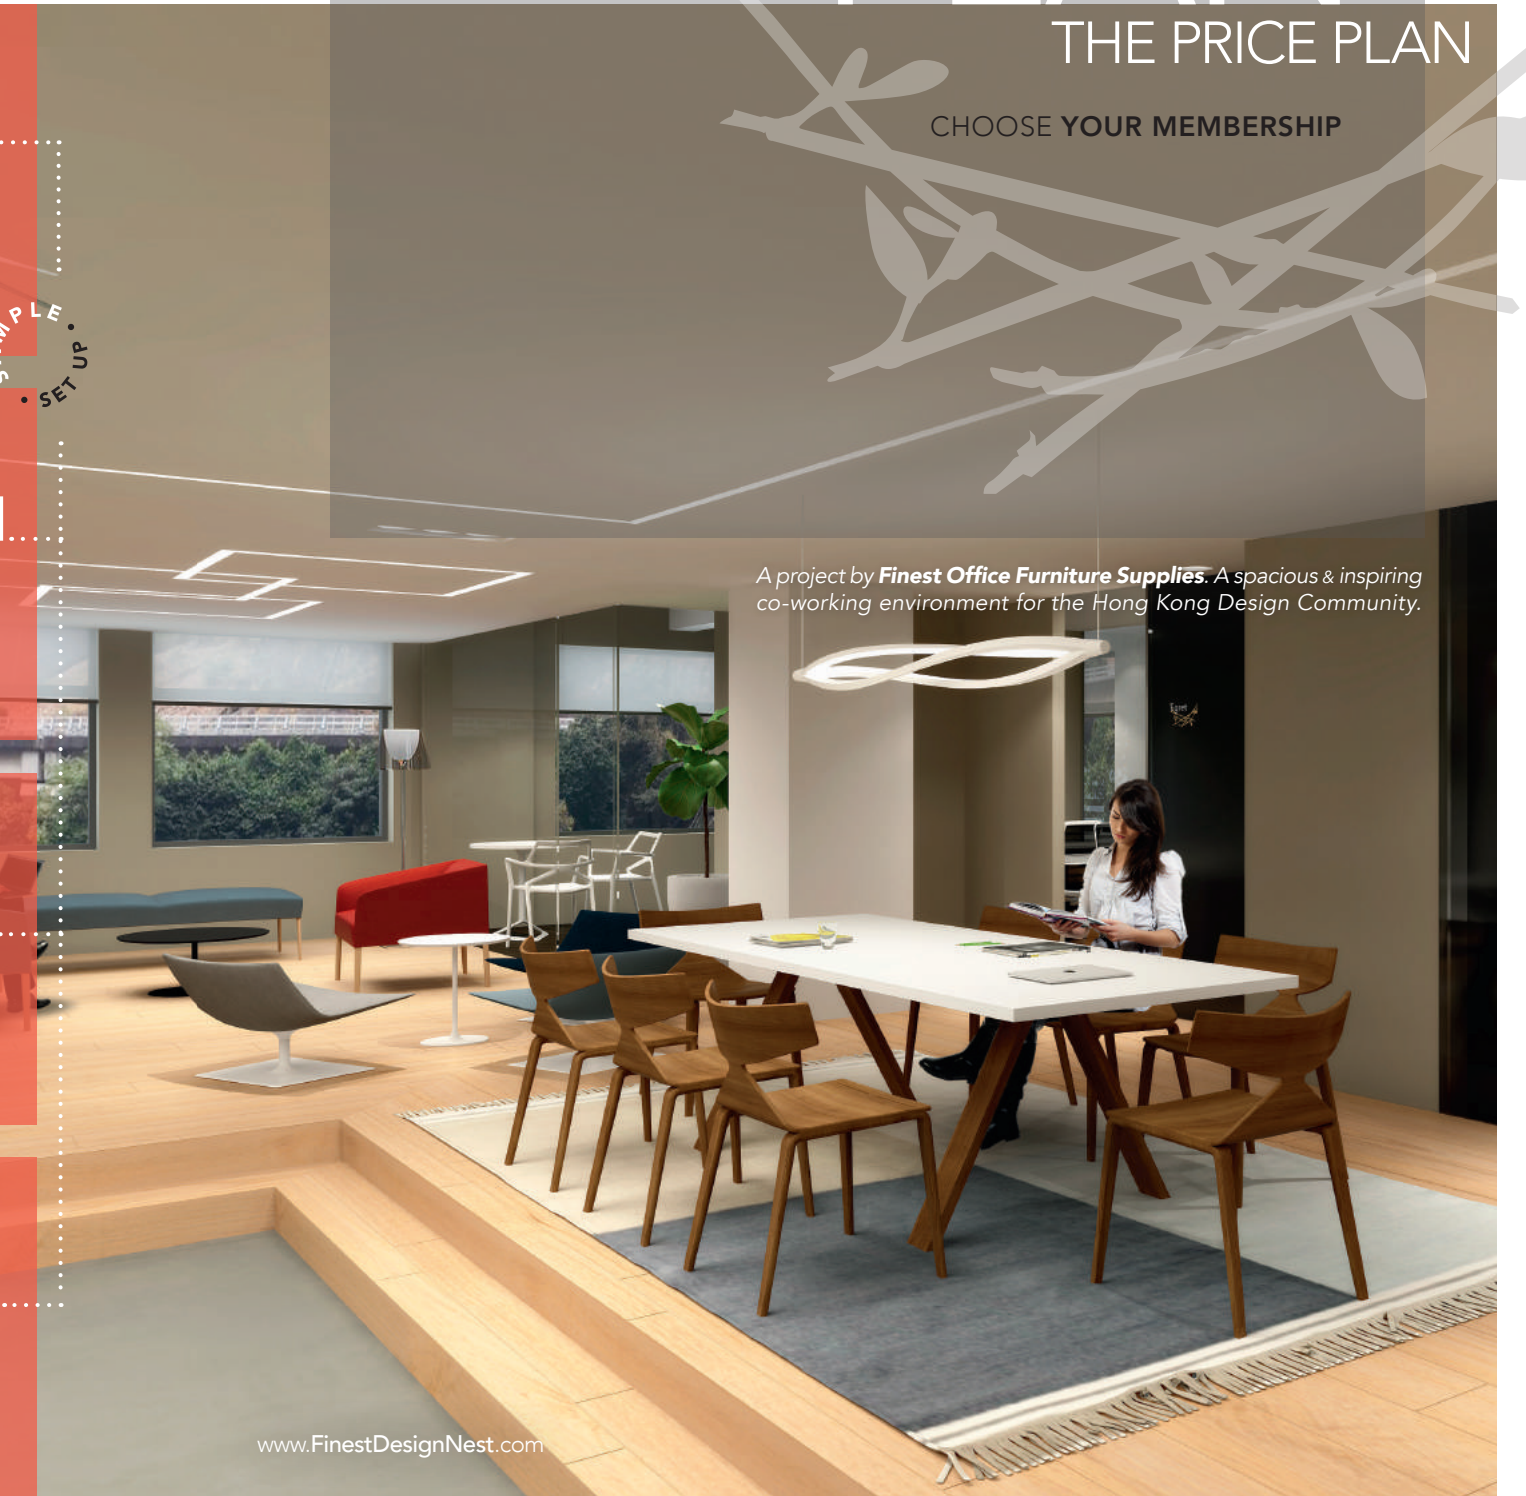

THE PLACE PLAN

THE PRICE PLAN

CHOOSE YOUR MEMBERSHIP

Trio Room

Quad Room

Hot Desk Member

Area Member

A project by **Finest Office Furniture Supplies**. A spacious & inspiring co-working environment for the Hong Kong Design Community.