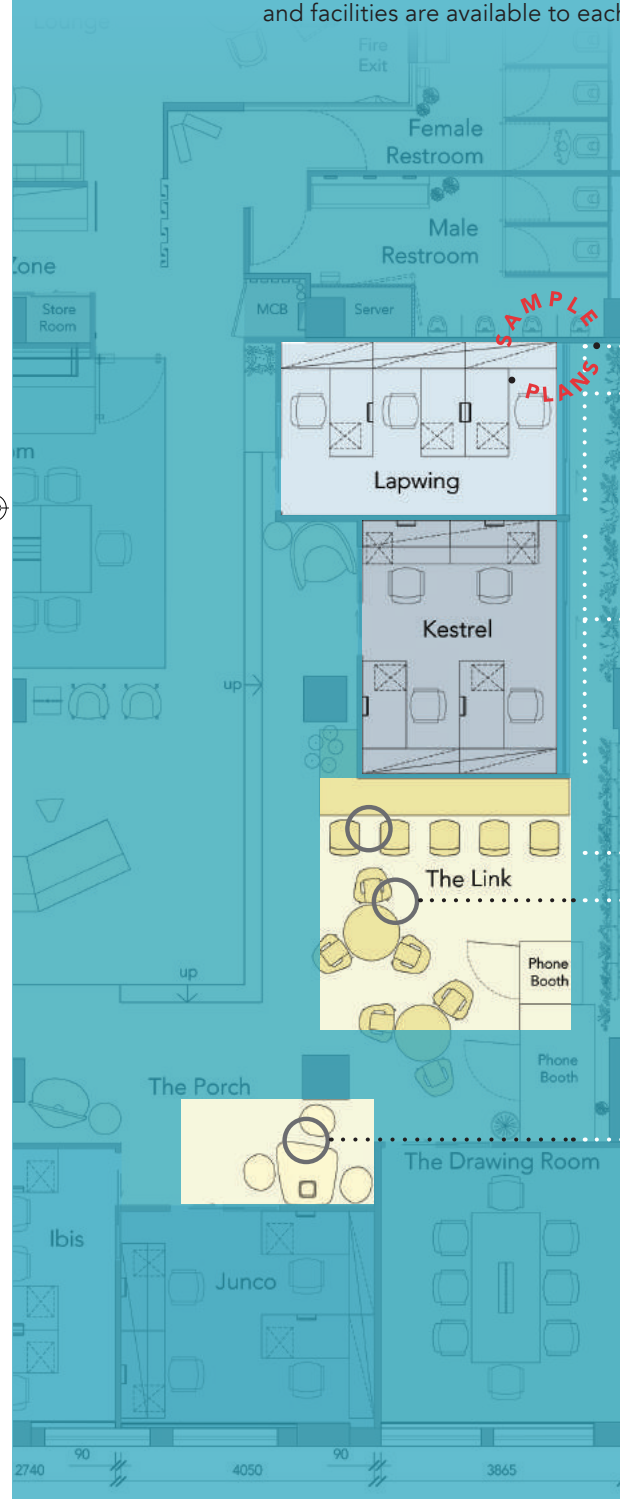

OUR PLAN

YOUR MEMBERSHIP OPTIONS

There are two **ROOM** membership options and two **OPEN PLAN** membership options. You will see on the Price Options (inside page) what areas and facilities are available to each type of membership.

ROOM MEMBERSHIP :

Trio Room Member

A Trio Room is suitable for 3 people
There are 4 x Trio Rooms
(total 12 people)

Quad Room Member

A Quad Room is suitable for 4 people
There are 8 x Quad Rooms
(total 32 people)

OPEN PLAN MEMBERSHIP :

Hot Desk Member

There are 35 Hot Desk spaces in the Common Area

Area Member

There are 48 seats available spread throughout the Common Area

FINEST DESIGN NEST

Workshop C
4/F, Wui Wah Factory Building
1035-1037 Yee Kuk West Street
Lai Chi Kok, Kowloon
Hong Kong
九龍荔枝角西街1035-1037號匯華工廠大廈4樓C室