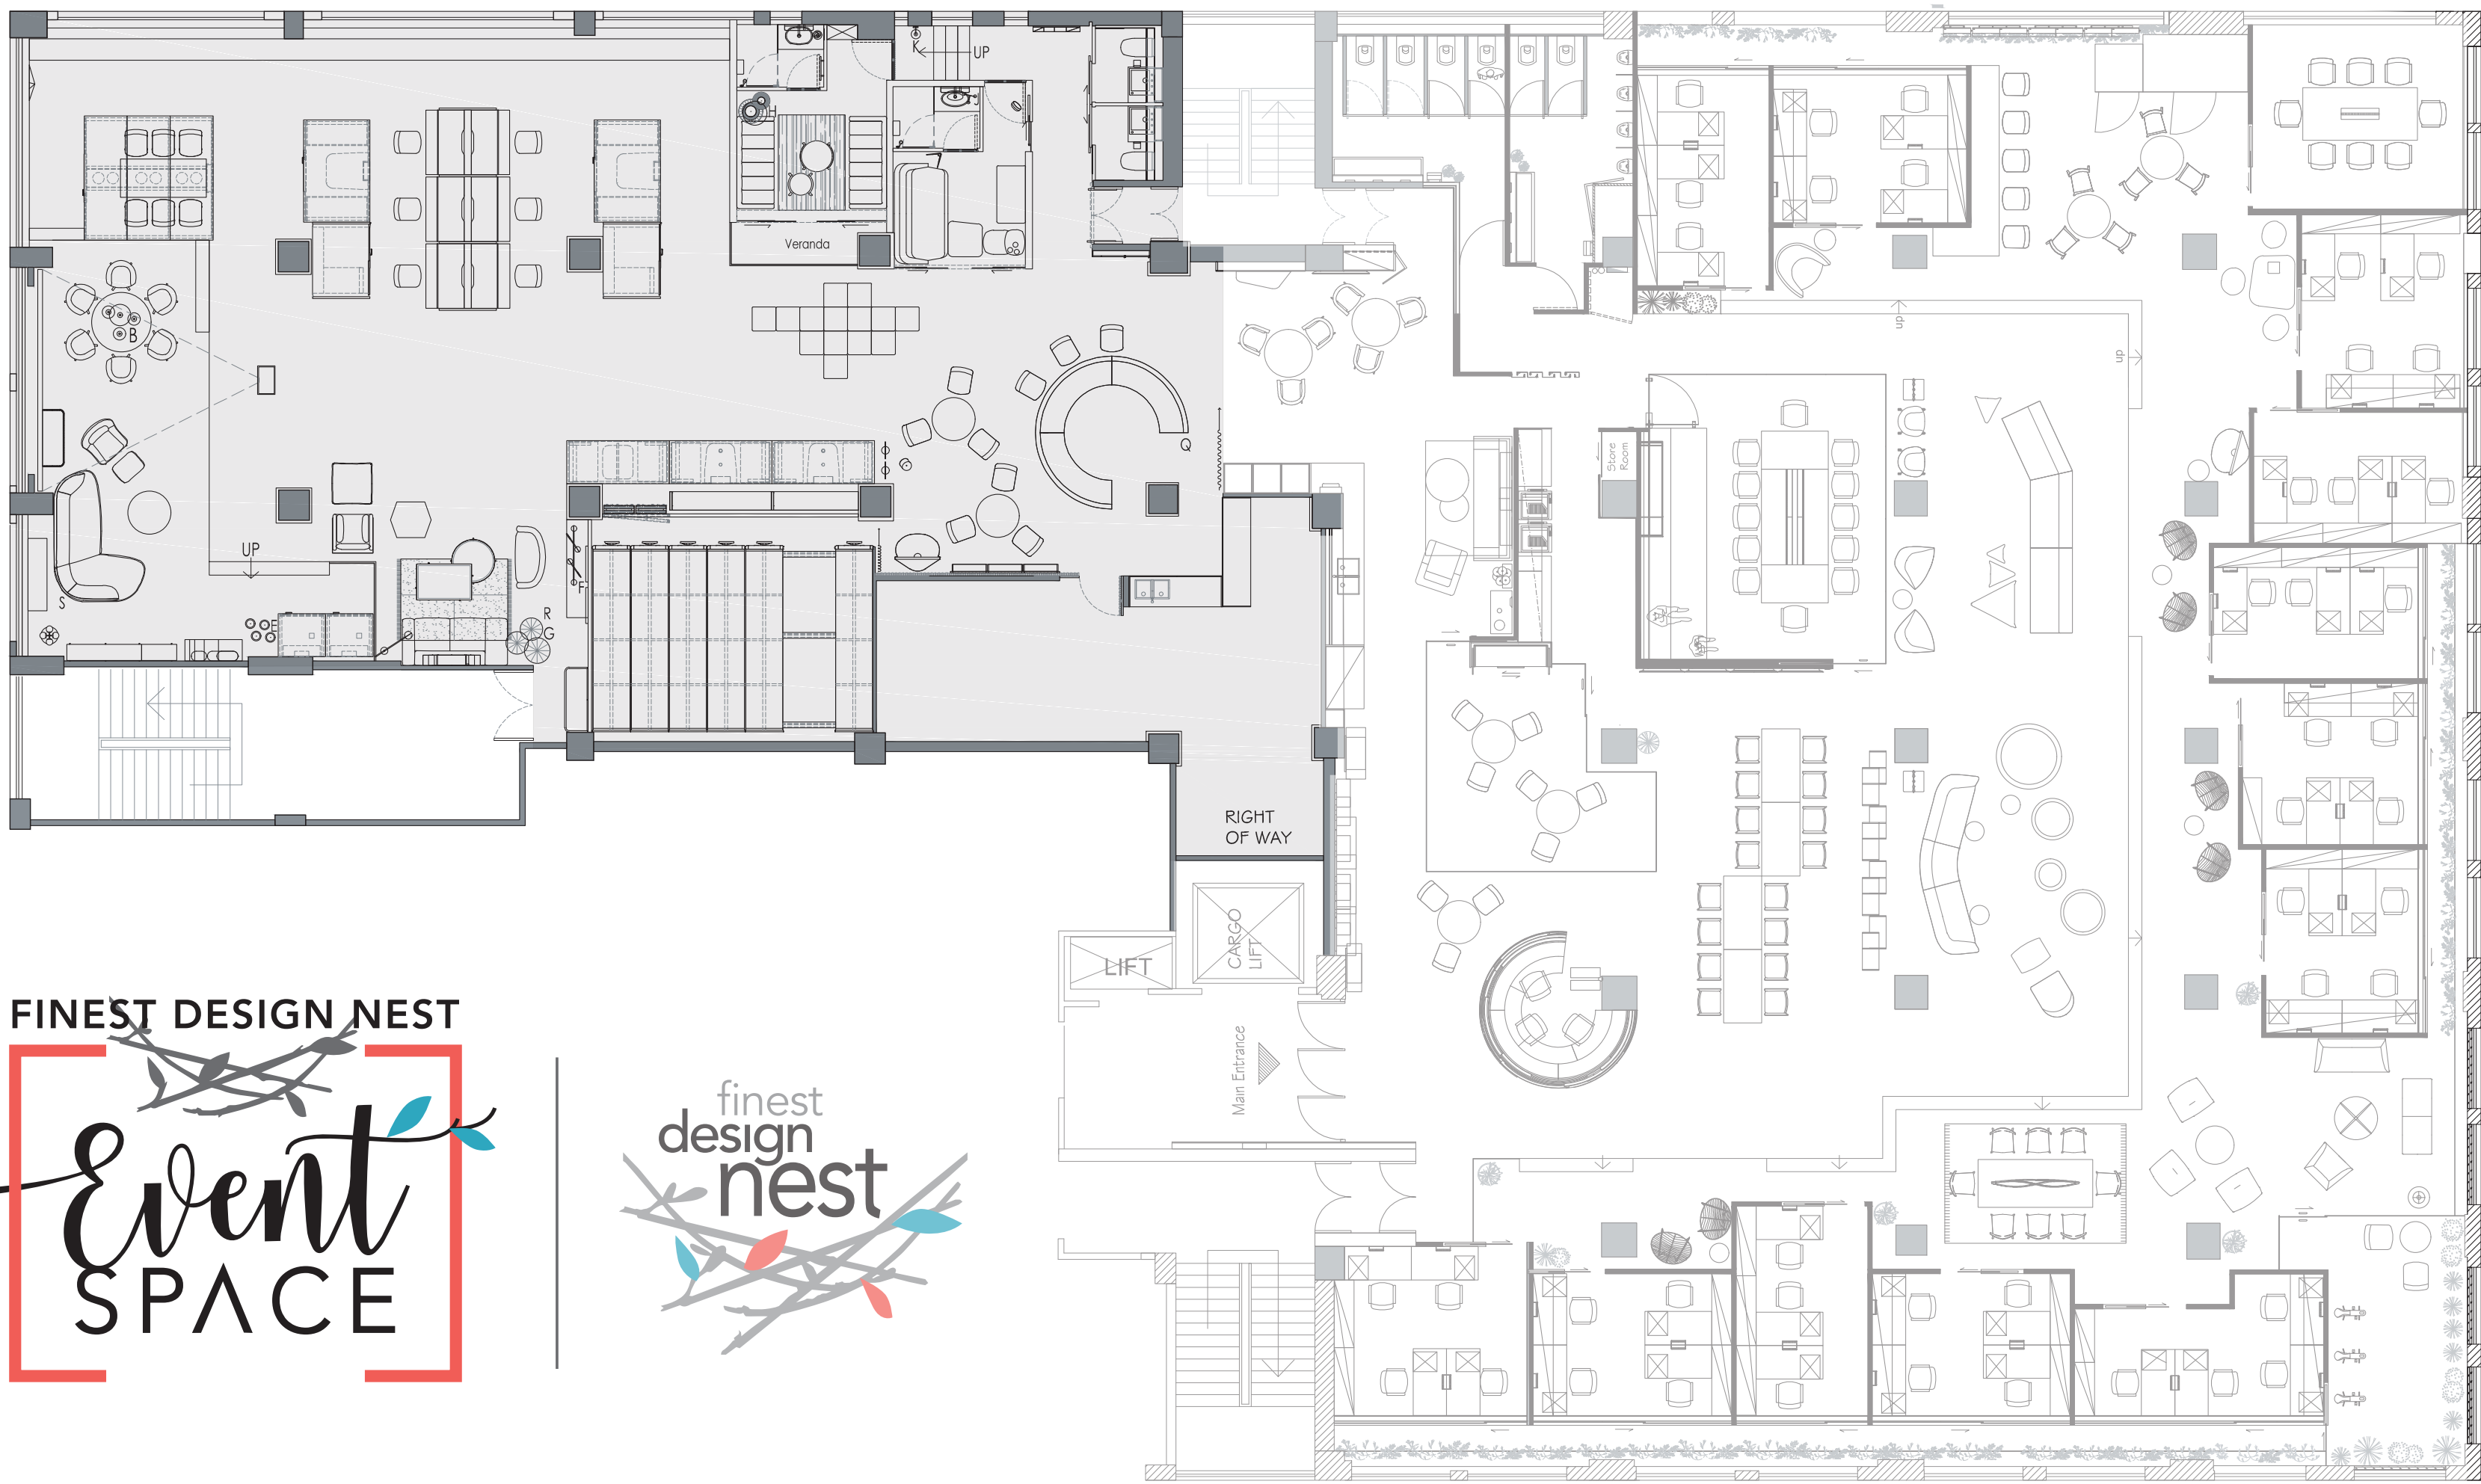

FDN_01 Floor Plan
 1:100 @ A3

FINEST DESIGN NEST PRICE OPTIONS:

Membership Options	ROOM MEMBERSHIP		OPEN PLAN MEMBERSHIP		Additional Charge
	Trio Room	Quad Room	Hot Desk Member	Area Member	
Monthly Fee and Additional Charge	HK\$13,500	HK\$18,000	HK\$3,500	HK\$2,500	
Electricity Cost	✓	✓			By metre in the room
Set-up Fee (Non-refundable)	HK\$1,000	HK\$1,000	HK\$1,000	HK\$1,000	
Room Exchange Charge	HK\$5,000	HK\$5,000			
Membership Period	3 or 6 months	3 or 6 months	3 or 6 months	3 or 6 months	
Security Deposit	2 monthly fee	2 monthly fee	2 monthly fee	2 monthly fee	
Discount Term	Monthly in advance. 10% discount for 6 consecutive monthly fee in advance.				
Guest Day Pass / mth	9 / room	12 / room	3 / member	3 / member	HK\$200 / guest

Accessible Areas (Opening Hours: 9:00 - 22:00 Monday to Saturday except Public Holidays)

Private Room	TRIO Room	QUAD Room	Hot Desk Member	Area Member	Additional Charge
Private Room	✓	✓			
Hot Desk Area:					
• The Hot Desk			✓		
• The Forum					
• The Link (Excluding Phone Booths)					
Common Area:					
• Lounge					
• Community Space					
• The Lookout					
• The Porch					
• Copy & Print Zone					
• Workout Space					
Workshop (Max: 3 ppl x 2 groups)*	✓	✓	✓	✓	
The Drawing Room (Max: 8 ppl)*	10 hours for Free / mth	14 hours for Free / mth	2 hours for Free / mth	HK\$200 / hr	HK\$200 / hr (Members) HK\$400 / hr (Non-members)
Boardroom (Max: 24 ppl)*	4 hours for Free / mth	6 hours for Free / mth	HK\$500 / hr	HK\$500 / hr	HK\$500 / hr (Members) HK\$1,000 / hr (Non-members)
Event Space for Rental in Common Area (Max: 150 ppl)	HK\$4,000/hr (Members) and HK\$5,000/hr (Non-members)				

* Subject to booking
 ** Lockable compartment size: W1000 x D800 x H2600mm (Approximately)
 *** Max: 10 x bikes, First come first served basis
 **** 3-day booking in advance
 ***** First come first served basis